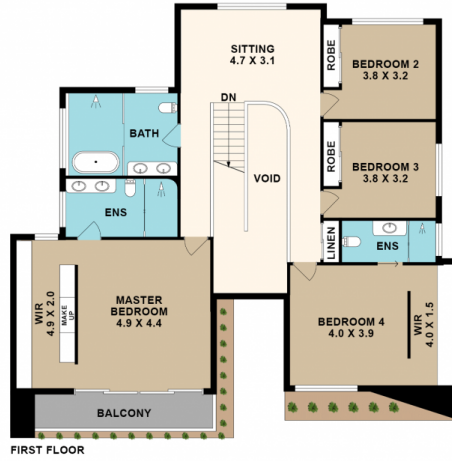

25 Esperance Cres, Wakeley

RANGE
ESTATE AGENTS